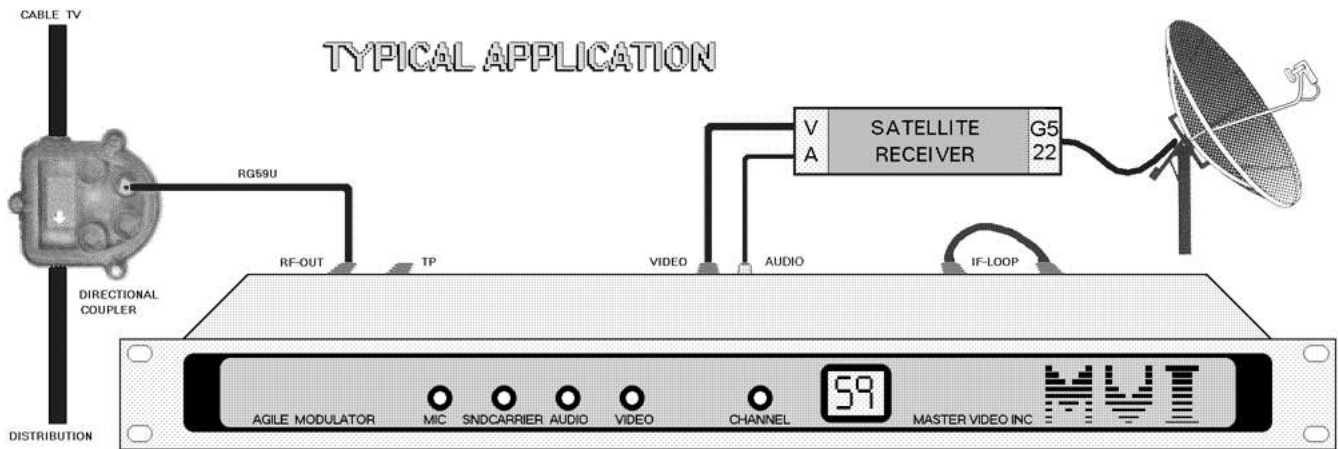

## Technology at your fingertips

The MM303 / MM653 are SAW-filtered adjacent channel modulators designed for CATV and MATV and Closed Circuit systems. Signals are combined with the MVI-mixer network giving superior performance with high isolation. Channel selection is by convenient front panel button and last channel entry is stored in non-volatile memory. The synthesizer is microcomputer controlled and crystal referenced for carrier accuracy and stability. Front panel controls set levels for video modulation, soundcarrier and audio.

A special watch dog circuit makes sure that the microcomputer is working correct and would reset itself automatically. The IF-loop allows easy placement of a scrambling interface. Agility allows maximum flexibility in altering system channel line ups and instant replacement of fixed channel equipment. The 303 series is agile to 300 MHz and the 653 series is agile to 650 MHz. This series is available in the world TV-standards NTSC u.s./jap., PAL B/G, D/K, I, M, N, and SECAM.

## SPECIFICATIONS

TV-NORM	: NTSC, (PAL and Secam available for Export)
FREQUENCY RANGE	
MM303	: 50-300 MHz, Channels 02-36 and 95-99
MM653	: 50-650 MHz, Channels 02-94, 95-99 and UHF14-43
OUTPUT SIGNAL LEVEL	: +55 dB/mV adjustable
SPURIOUS OUTPUT	: -60 dB with Mixer Network
BROADBAND NOISE	: -75 dB with Mixer Network
FREQUENCY STABILITY	: +/- 1 KHz
VIDEO INPUT LEVEL	: .5V to 1.25 V, 75 Ohms unbalanced
	: Negative Sync.
DIFFERENTIAL PHASE	: 2 deg.
COMPOSITE IF-LOOP	: 25 dB/mV
AUDIO INPUT	: 0 dBm/600 Ohm [Adjustable]
	: RCA - Connector
AUDIO DISTORTION	: 1 % at 25 KHz
POWER	: 117 V (220 V) / 13 W - Loop through receptacle
ENCLOSURE	: 1.75 in. x 19 in. rack mount.
[specs. subject to change]	