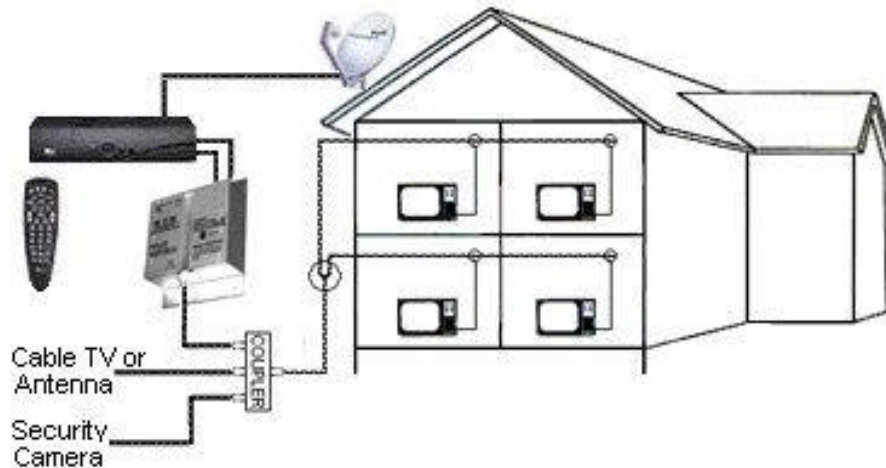

## MM59HOME AGILE MODULATOR

Get satellite television  
in **EVERY** room in the house

Applications are for residential homes where video signals from satellite, security camera, vcr or video disc are distributed throughout the house.

The MM59HOME is a non-adjacent frequency agile modulator, where channels are spaced even or uneven in a system line up. The modulator is fully digitally controlled and crystal referenced for high frequency stability. Channel selection is by convenient front panel button.

This series is manufactured in NTSC and PAL standards.

- FREQUENCY RANGE: 300-650 MHz, CATV 37-94 & UHF 14-43
- RF-OUTPUT LEVEL: +25 dB/mV
- OUTPUT SIGNAL: nonadjacent, double sideband (not SAW-filtered)
- TV-NORM: NTSC and PAL
- SPURIOUS OUTPUT: -58dB (snd. carrier 18 dB below pix-carrier)
- BROADBAND NOISE: -75 dB with Mixer Network
- FREQUENCY STABILITY: +/-1KHz Crystal referenced
- VIDEO INPUT LEVEL: 1 Vpp, 75 Ohms unbal., neg. sync.
- DIFFERENTIAL PHASE: 2 deg.
- AUDIO INPUT: 0 dBm/600 Ohm
- AUDIO DISTORTION: 1 % at 25 KHz
- POWER: 117 V AC (220-240 V) / 13 W
- ENCLOSURE: 4.5" x 6" x 1.75" (115mm x 152mm x 45mm) anodized aluminum