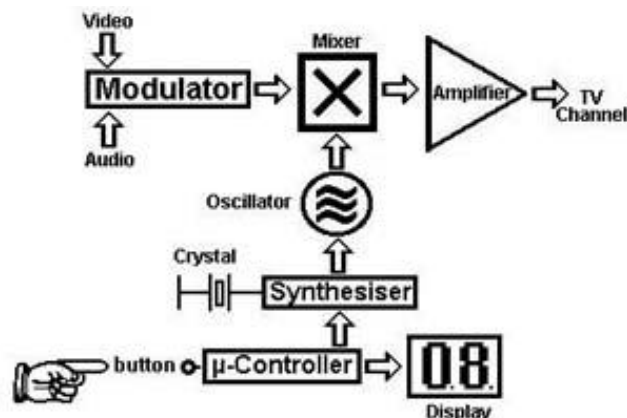

MM59PRO AGILE MODULATOR

The MM59PRO is a non-adjacent frequency agile modulator, where channels are spaced even or uneven in a system line up. The modulator is fully digitally controlled and crystal referenced for high frequency stability. Channel selection is by convenient front panel button.

With this 48 dB/mV high output modulator applications range from Hotels, Motels, Trailer Parks to Warehouses, Factories, Churches, Schools, Game Rooms, Stores and Offices. Show front door, swimming pool, parking, satellite TV, VCR, bulletin boards, computer displays, video, medical imaging or put multiple security cameras on a single coaxial cable. This series is manufactured in NTSC and PAL standards.

- FREQUENCY RANGE: 300-650 MHz, CATV 37-94 & UHF 14-43
- RF-OUTPUT LEVEL: +48 dB/mV
- OUTPUT SIGNAL: nonadjacent, double sideband (not SAW-filtered)
- TV-NORM: NTSC and PAL
- SPURIOUS OUTPUT: -58dB (snd. carrier 18 dB below pix-carrier)
- BROADBAND NOISE: -75 dB with Mixer Network
- FREQUENCY STABILITY: +/-1KHz Crystal referenced
- VIDEO INPUT LEVEL: 1 Vpp, 75 Ohms unbal., neg. sync.
- DIFFERENTIAL PHASE: 2 °
- AUDIO INPUT: 0 dBm/600 Ohm
- AUDIO DISTORTION: 1 % at 25 KHz
- POWER: 117 V AC (220-240 V) / 13 W
- ENCLOSURE: 4.5" x 6" x 1.75" (115mm x 152mm x 45mm) anodized aluminum